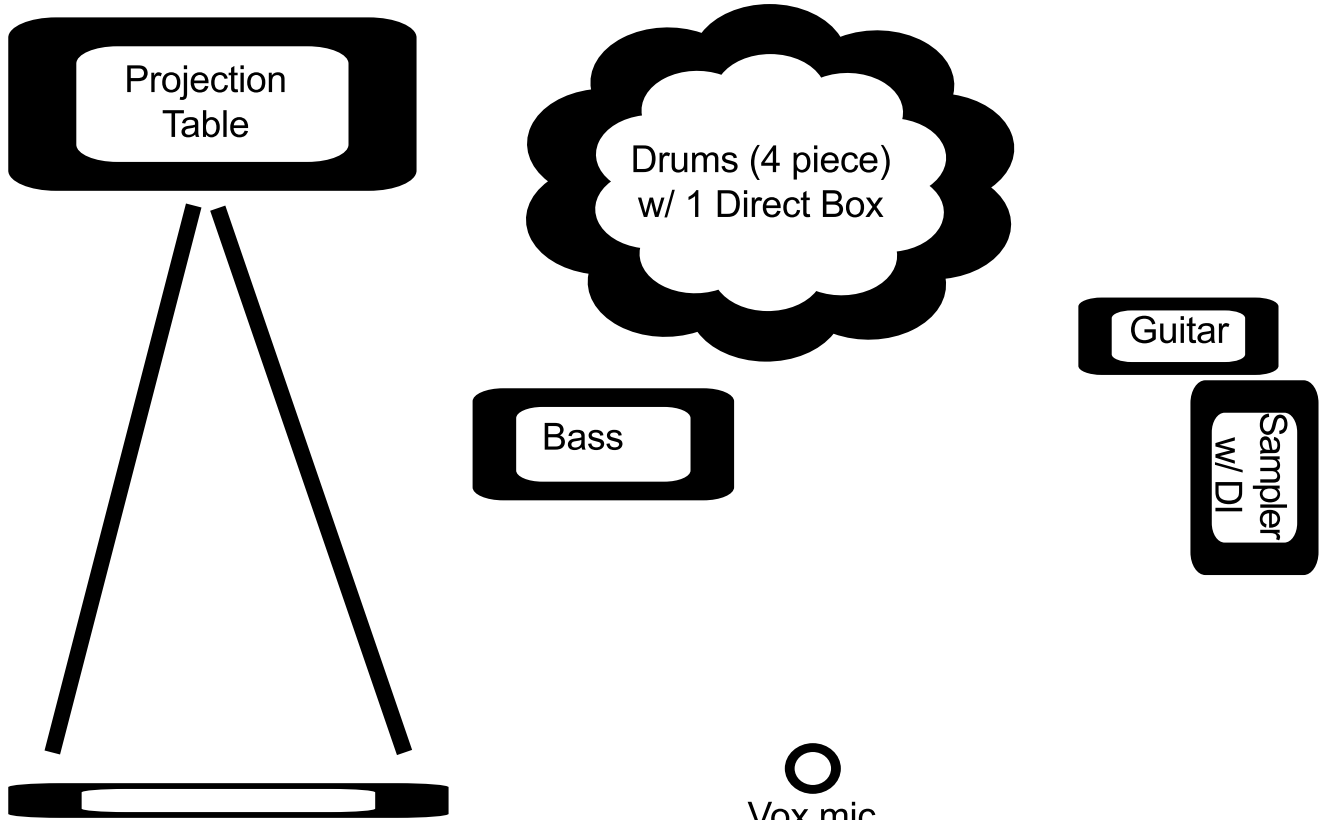

INFINITE NUMBER OF SOUNDS

54 Inch Rear Projection Screen
or 7.5' x 10' depending on stage

Audio Needs: Vocal mic, 2 DI lines, Guitar, Bass, Drums

- We bring our own 2 direct boxes.
- The Projection area has no sound needs and is quick to setup and tear down.
- Any questions, please contact Dave at 216-965-3891 or david@infinitenumber.com